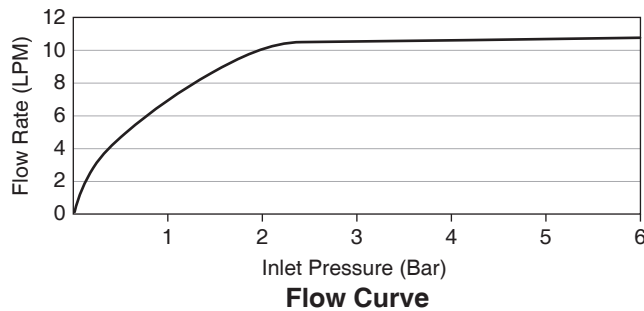

#### Features

- Brass construction
- G1/2" connection
- Includes handshower with 1.5m hose
- Lever handle

#### Specified Model

Model	Description	Color/Finished
K-45533X-4	Cuff exposed wall-mount shower mixer	CP: Polished Chrome

Note: Flow rates are approximate. (1 gallon = 3.785 liters, 1 bar = 14.5 psi)

Dimensions are approximate.  
Unit: mm